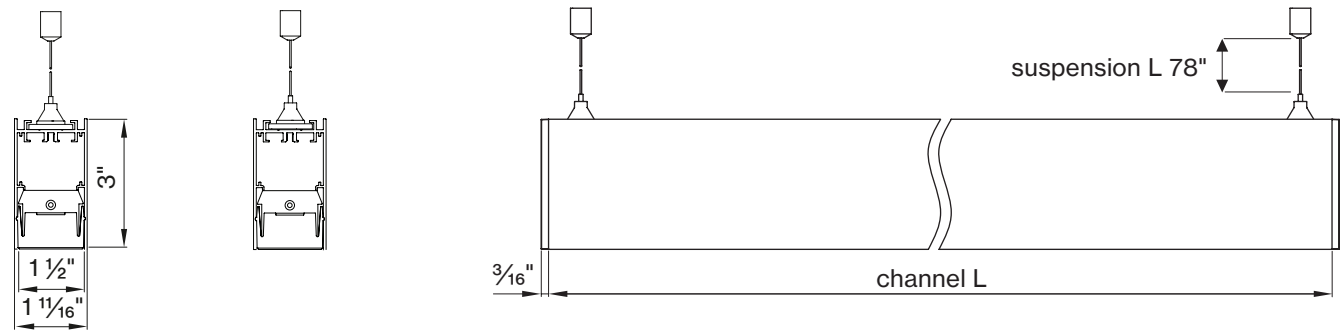

Multiplier for direct lens ONLY

Multiple lens combinations available

please contact customer service with a drawing of your request.

Patterns top view

LINEAR

A	FIXTURES	CODE
48"	1 × 4' linear	ST - 0 4 FT
96"	1 × 8' linear	ST - 0 8 FT
144"	3 × 4' linear	ST - 1 2 FT

DIMENSIONS

BASO 1.5 LOUVER

SURFACE direct

PENDANT

direct

direct / indirect

BASO 1.5 Louver SPECIALITY MOUNTING

SURFACE in-line ACT TBAR

SURFACE in-line ACT SLOT

SURFACE ACT center tile