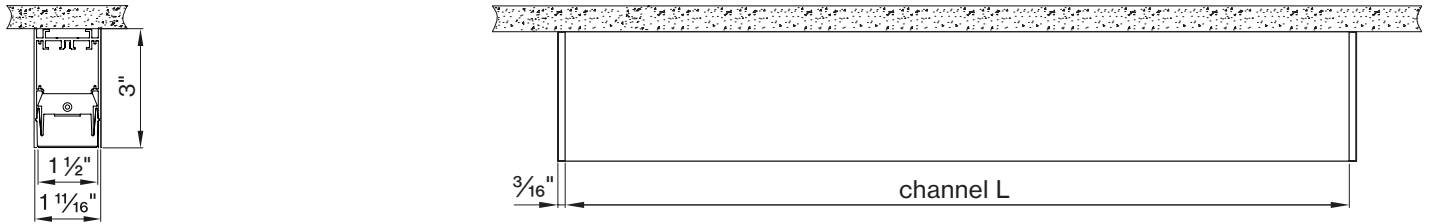

Multiplier for direct lens ONLY

Multiple lens combinations available

please contact customer service with a drawing of your request.

Patterns top view

LINEAR

A	FIXTURES	CODE
48"	1 × 4' linear	ST - 0 4 FT
96"	1 × 8' linear	ST - 0 8 FT
144"	3 × 4' linear	ST - 1 2 FT

DIMENSIONS

BASO 1.5 LOUVER

SURFACE direct

PENDANT

direct

direct / indirect

BASO 1.5 Louver SPECIALITY MOUNTING

SURFACE in-line ACT TBAR